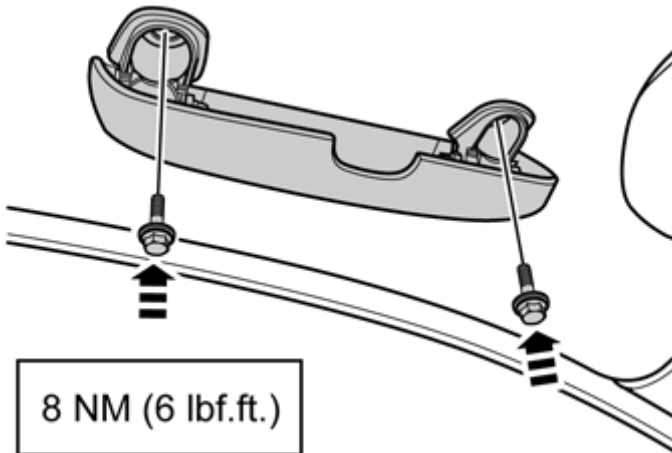

Take the glasses holder from the kit.

Fit the glasses holder where the grab handle sat.

Make sure that the four retaining plates (1) sit on each side of the nut plates where the glasses holder will be fastened. If there is not enough room for the plate, it can be broken off and discarded.

3

IMG-242367