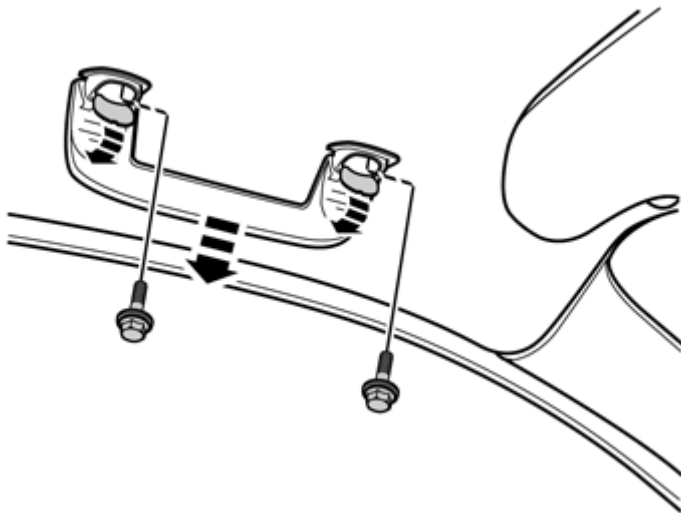

In the event of any problems with the instructions or the accessory, contact your local Volvo dealer.

Note!

Some steps in these installation instructions are presented with illustration only.

1

IMG-242362

Prise up the cover on the grab handle above the door.

Remove the screws and carefully pull the grab handle until the retaining plate on the inside releases. Put the handle aside. The screws will be reused.