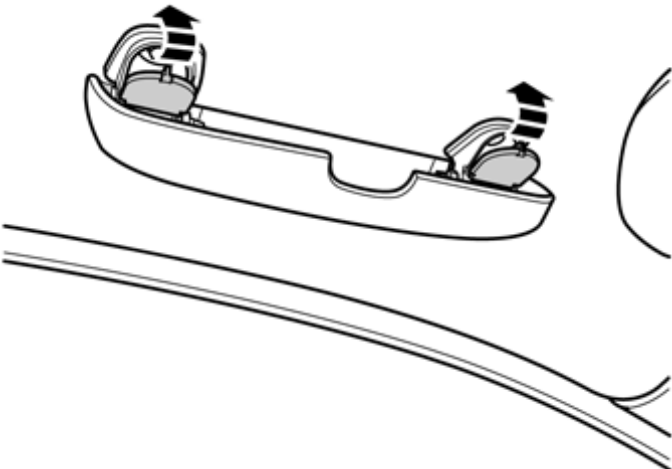

4

IMG-242368