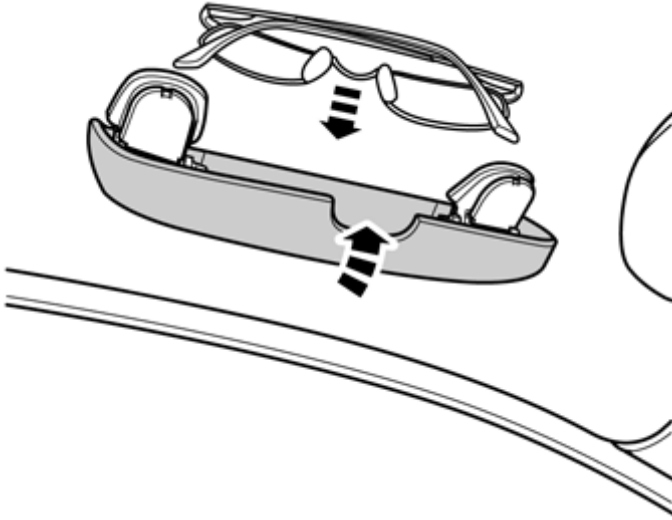

Installation instructions, accessories

Volvo Car Corporation Gothenburg, Sweden

5

IMG-242369