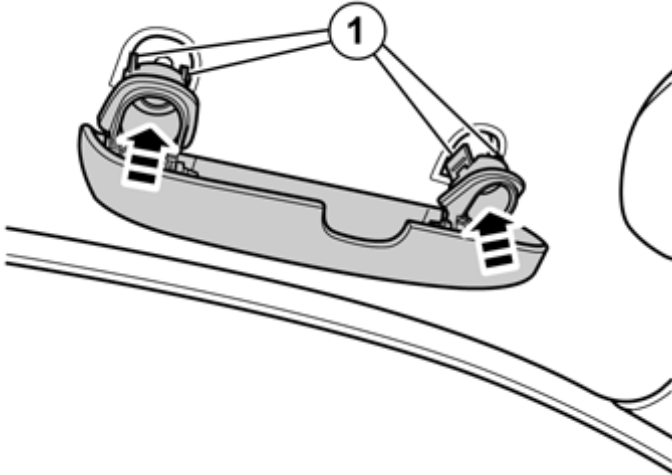

Prise up the cover on the grab handle above the door.

Remove the screws and carefully pull the grab handle until the retaining plate on the inside releases. Put the handle aside. The screws will be reused.

Installation instructions, accessories

Volvo Car Corporation Gothenburg, Sweden

2

Take the glasses holder from the kit.

Fit the glasses holder where the grab handle sat.

Make sure that the four retaining plates (1) sit on each side of the nut plates where the glasses holder will be fastened. If there is not enough room for the plate, it can be broken off and discarded.