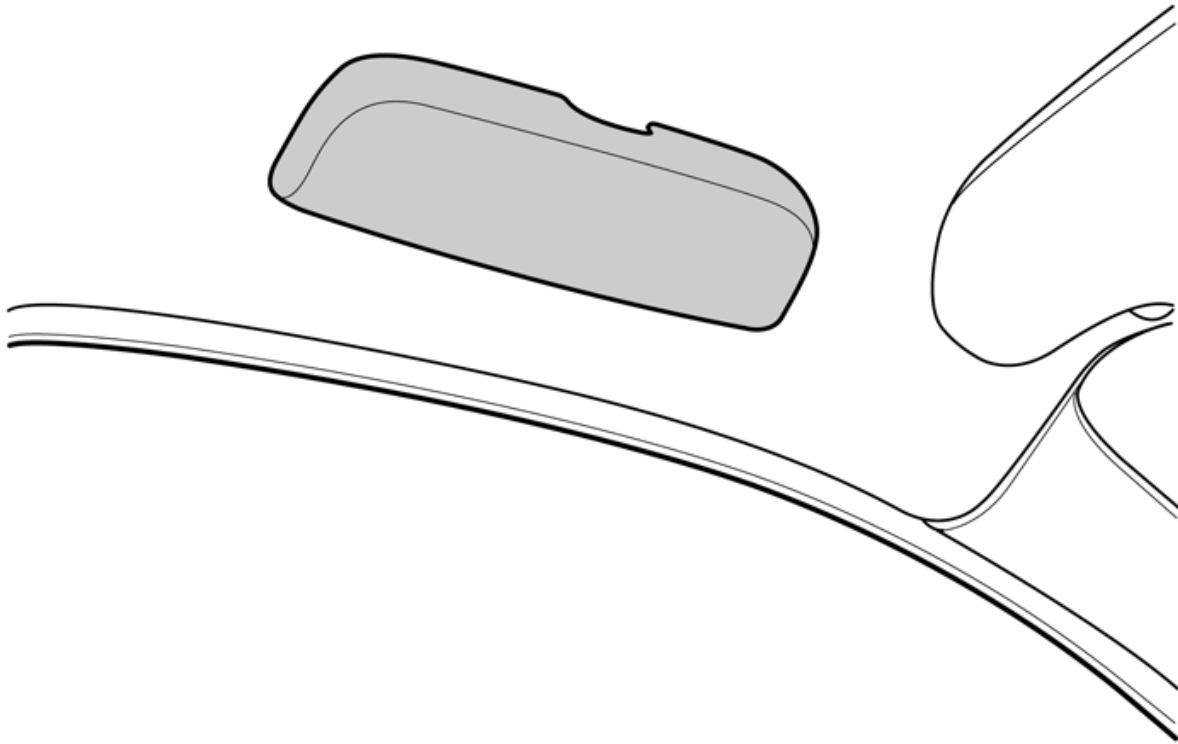

Installation instructions, accessories

Volvo Car Corporation Gothenburg, Sweden

Instruction No	Version	Part. No.
30721749	1.5	30790175, 30756965, 1281823, 30715737, 31403479

Glasses holder, entry handle

IMG-242360